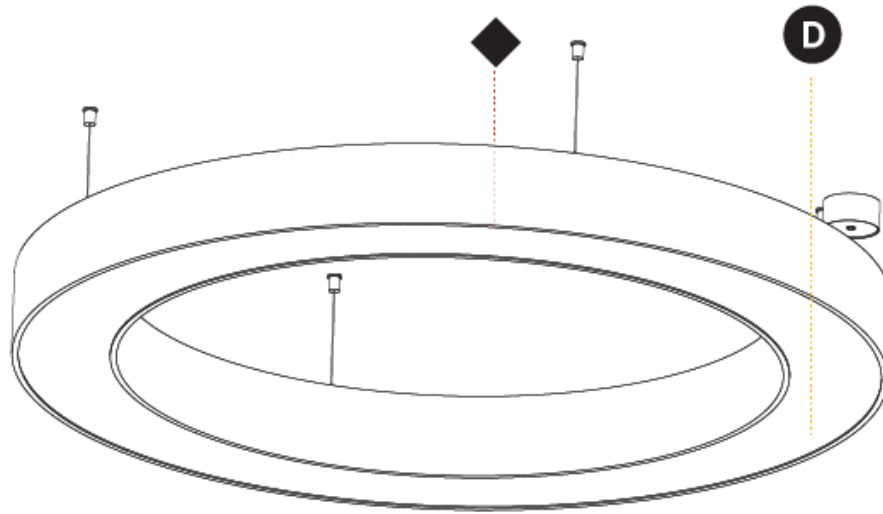

A30231-

PROJECT	_____
TYPE	_____
SPECIFIER	_____
QUANTITY	_____
DATE	_____