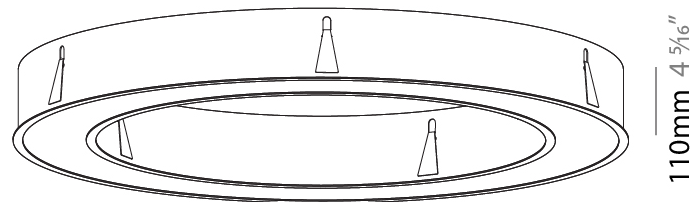

GENERAL

Series: Glorious
 Subseries: Glorious
 Brand: Prolicht
 Division: Architectural
 Mounting Type: Recessed
 Mounting Location: Ceiling
 Subcategory: Ambient

PHYSICAL

Shape: Round
 Diameter (mm): 1270
 Diameter (in): 50
 Height (mm): 110
 Height (in): 4 ⁵/₁₆
 Min. Recessing Depth (mm): 120
 Min. Recessing Depth (in): 4 ³/₄
 Light Distribution: Direct
 Weight (kg): 15.446
 Weight (lbs): 34.05
 Diffuser: PMMA - Opal or Micro-Prism
 Fixture Finish: SSR / BKV / CWI / CRY / HAB / UFT / ITA / RUA / FTG / MYG / LOD / PUS / FRO / FUP / KIA / POP / BLS / SPG / MEY / GOH / GUM / CHC / COM / ABZ / JAG / OBR / MOS / ROR
 Fixture Material: Aluminum
 Cut-out Measurements: 1260mm / 49 5/8" x 940mm / 37"

PROJECT
TYPE
SPECIFIER
QUANTITY
DATE

Ø 928mm 36 ⁹/₁₆"

Ø 1270mm 50 "

110mm 4 ⁵/₁₆"

1260mm x 940mm
49 5/8" x 37"

120mm
4 3/4"

10 - 15mm
3/8" - 9/16"

A37507-