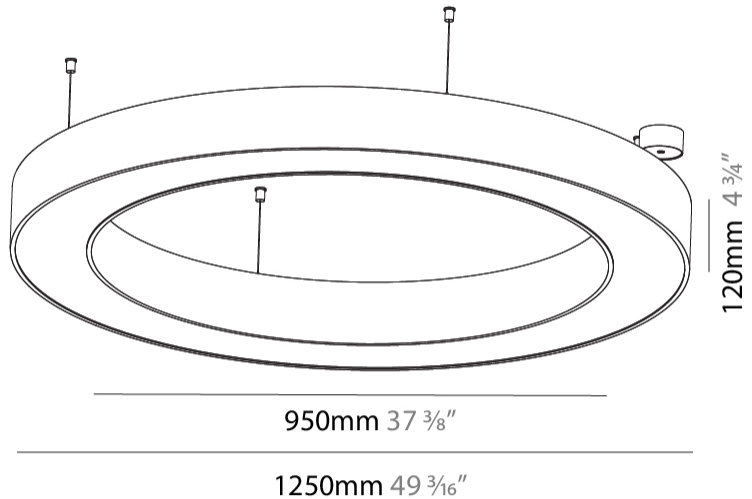

GENERAL

Series: Glorious
Subseries: Glorious
Brand: Prolicht
Division: Architectural
Mounting Type: Suspension
Mounting Location: Ceiling
Subcategory: Ambient

PHYSICAL

Shape: Round
Diameter (mm): 1250
Diameter (in): 49 ³/₁₆
Height (mm): 120
Height (in): 4 ³/₄
Max. Overall Height (mm): 2120
Max. Overall Height (in): 83 ⁷/₁₆
Light Distribution: Direct
Weight (kg): 12.847
Weight (lbs): 28.26
Diffuser: [PMMA - Opal or Micro-Prism](#)
Fixture Finish: [SSR / BKV / CWI / CRY / HAB / UFT / ITA / RUA / FTG / MYG / LOD / PUS / FRO / FUP / KIA / POP / BLS / SPG / MEY / GOH / GUM / CHC / COM / ABZ / JAG / OBR / MOS / ROR](#)
Fixture Material: Aluminum

ELECTRICAL

Lamp Type: LED (Zhaga Standard)
Input Wattage (W): 60
Total Output Wattage (W): 48 / 38.4 (3500K)
Dimming: [Non-Dimming / Phase Dimming (120Vac only) / 0-10V Dimming](#)
Driver Included: Yes
Driver Location: Integrated
Driver Type: Constant Current
Driver Class: Class 2
Input Voltage (V): 120 - 277
Constant Current (MA): 350 / 1200 (3500K)

LED

Color Temperature (°K): [3000 / 3500 / 4000](#)
Max. Delivered Lumen (lm): 5540 / 5733 / 5850
CRI: >80 CRI
Efficiency (%): 0.65
Lamp Life (hrs): 50000

OPTICAL

RATINGS AND CERTIFICATIONS

Certified By: Certified for North American Standards
IP rating: IP20